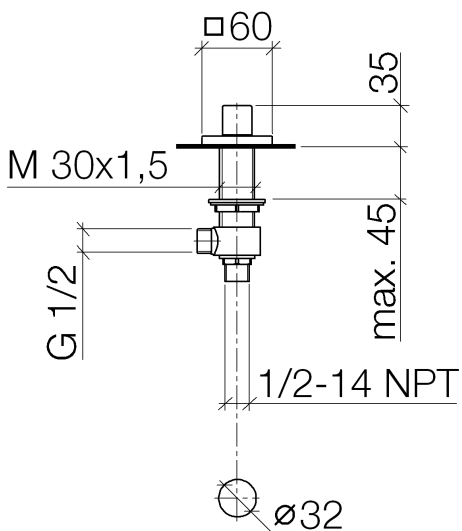

## Bathtub - Symetrics

Deck valve counter-clockwise closing hot or cold - polished chrome

Article number: 20 000 980-00

- Valve hole diameter 1-1/4"
- Flange 2-3/8" x 2-3/8"

## Dimensional drawing

## Bathtub - Symetrics

Deck valve counter-clockwise closing hot or cold - polished chrome

Article number: 20 000 980-00

All dimensions in mm / inch = mm x 0,0394

### Spare parts list

Number	Item Number	Designation	Number of units
1	09 20 98 001-00	handle	1
2	90 17 11 045 04 90	side panel	1
3	90 90 03 204 00 90	top	1
4	09 12 12 043-00	base	1
5	09 14 10 017 90	seal	1
6	04 31 11 004 00 90	pin	1
7	09 27 98 014-00	rosette	1
8	04 23 10 032 78 90	fixing set	1
9	04 17 11 023 10 90	distributor	1
10	09 30 11 059 90	disc	1
11	09 23 10 012 90	nut	1