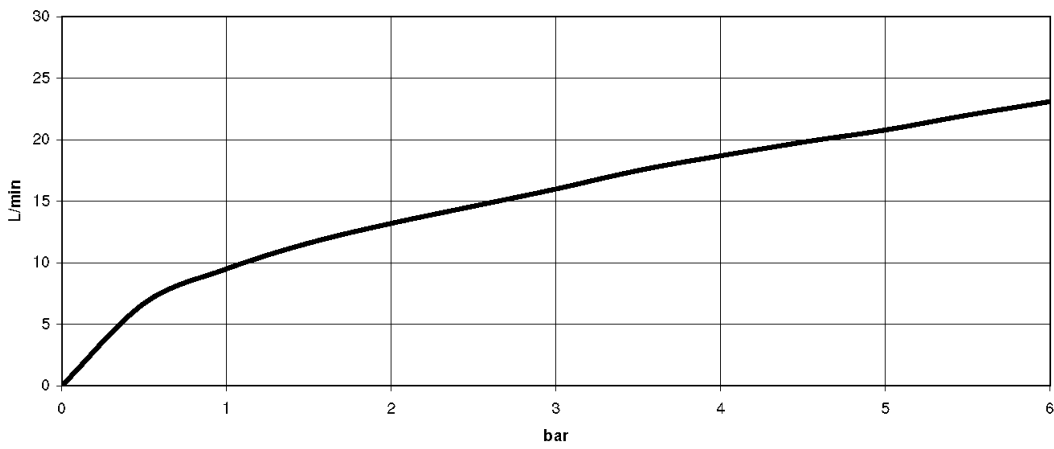

## Dimensional drawing

## Bathtub - Symetrics

Deck valve counter-clockwise closing hot or cold - polished chrome

Article number: 20 000 980-00

All dimensions in mm / inch = mm x 0,0394

### Flow rate chart